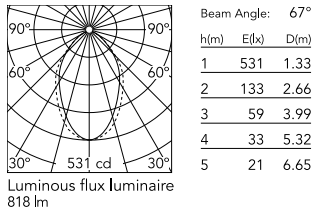

Physical

Colour	White
Trim	No
Orientation	Fixed
Length (mm)	565
Net weight (kg)	3.60
IP internal	20

Download

[Mounting instructions](#) ZIP

Photometric Files

[LDT / IES](#) ZIP

Technical Drawings

[2D](#) ZIP

[3D](#) ZIP

Schematic light drawing

Photometric

Lighting type	Direct
Light distribution	Asymmetric
CCT (K)	4000
CRI>	80
Beam angle C0-180 (°)	67
Beam angle C90-270 (°)	76

Electrical

Insulation class	I
Frequency (Hz)	50/60
Power supply	Integrated
Dimmable	No
Power supply type	Non Dimmable
Emergency	No