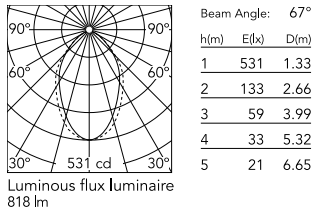

Physical

Colour	Anodized Grey
Trim	No
Orientation	Fixed
Length (mm)	565
Net weight (kg)	3.60
IP internal	20

Download

Mounting instructions [↓ ZIP](#)

Photometric Files

LDT / IES [↓ ZIP](#)

Technical Drawings

2D [↓ ZIP](#)

3D [↓ ZIP](#)

Schematic light drawing

Photometric

Lighting type	Direct
Light distribution	Asymmetric
CCT (K)	4000
CRI>	80
Beam angle C0-180 (°)	67
Beam angle C90-270 (°)	76

Electrical

Insulation class	I
Frequency (Hz)	50/60
Power supply	Integrated
Dimmable	No
Power supply type	Non Dimmable
Emergency	No