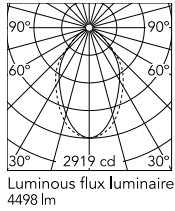

Physical

Colour	White
Trim	No
Orientation	Fixed
Length (mm)	3095
Net weight (kg)	13.6
IP internal	20

Download

[Mounting instructions](#) ZIP

Photometric Files

[LDT / IES](#) ZIP

Technical Drawings

[2D](#) ZIP

[3D](#) ZIP

Schematic light drawing

Beam Angle:	67°	
h(m)	E(lx)	D(m)
1	2919	1.33
2	730	2.66
3	324	3.99
4	182	5.32
5	117	6.65

Photometric

Lighting type	Direct
Light distribution	Asymmetric
CCT (K)	4000
CRI>	80
Beam angle C0-180 (°)	67
Beam angle C90-270 (°)	76