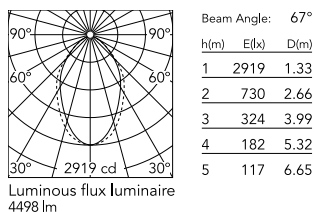

Physical

Colour	Anodized Grey
Trim	No
Orientation	Fixed
Length (mm)	3095
Net weight (kg)	13.6
IP internal	20

Download

Mounting instructions [↓ ZIP](#)

Photometric Files

LDT / IES [↓ ZIP](#)

Technical Drawings

2D [↓ ZIP](#)

3D [↓ ZIP](#)

Schematic light drawing

Photometric

Lighting type	Direct
Light distribution	Asymmetric
CCT (K)	4000
CRI>	80
Beam angle C0-180 (°)	67
Beam angle C90-270 (°)	76

Electrical

Insulation class	I
Frequency (Hz)	50/60
Power supply	Integrated
Dimmable	Yes
Power supply type	Dimmable DALI 1
Emergency	No