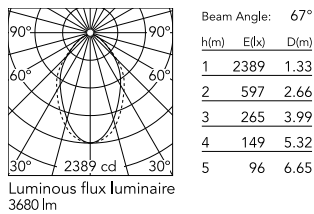

Physical

Colour	White
Trim	No
Orientation	Fixed
Length (mm)	2530
Net weight (kg)	11
IP internal	20

Download

[Mounting instructions](#) ZIP

Photometric Files

[LDT / IES](#) ZIP

Technical Drawings

[2D](#) ZIP

[3D](#) ZIP

Schematic light drawing

Photometric

Lighting type	Direct
Light distribution	Asymmetric
CCT (K)	4000
CRI>	80
Beam angle C0-180 (°)	67
Beam angle C90-270 (°)	76

Electrical

Insulation class	I
Frequency (Hz)	50/60
Power supply	Integrated
Dimmable	Yes
Power supply type	Dimmable DALI 1
Emergency	No