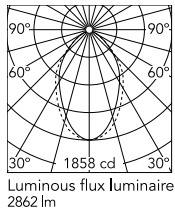

### Physical

Colour	White
Trim	No
Orientation	Fixed
Length (mm)	1970
Net weight (kg)	8.10
IP internal	20

### Photometric Files

LDT / IES [↓ ZIP](#)

### Technical Drawings

2D [↓ ZIP](#)

3D [↓ ZIP](#)

## Schematic light drawing

Beam Angle:	67°	
h(m)	E(lx)	D(m)
1	1858	1.33
2	464	2.66
3	206	3.99
4	116	5.32
5	74	6.65