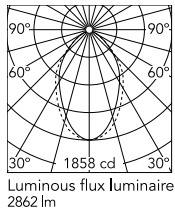

### Physical

Colour	Black
Trim	No
Orientation	Fixed
Length (mm)	1970
Net weight (kg)	8.10
IP internal	20

### Photometric Files

LDT / IES [↓ ZIP](#)

### Technical Drawings

2D [↓ ZIP](#)

3D [↓ ZIP](#)

## Schematic light drawing

Beam Angle:	67°	
h(m)	E(lx)	D(m)
1	1858	1.33
2	464	2.66
3	206	3.99
4	116	5.32
5	74	6.65