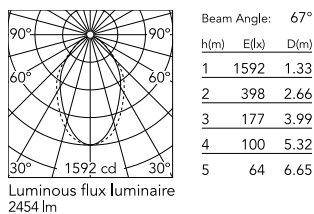

Schematic light drawing

Photometric

Lighting type	Direct
Light distribution	Asymmetric
CCT (K)	4000
CRI>	80
Beam angle C0-180 (°)	67
Beam angle C90-270 (°)	76

Electrical

Insulation class	I
Frequency (Hz)	50/60
Power supply	Integrated
Dimmable	Yes
Power supply type	Dimmable DALI 1
Emergency	No

Notes

Micro-Prismatic Diffuser: Highly efficient multilayer diffuser that, thanks to its unique micro-prismatic texture, provides a glare free UGR<19 light beam. / Emergency: Emergency Module available in all versions, length 1405 mm. In normal use, it uses the same power consumption as the standard In-Finity. In emergency use, it emits 10% of normal use during 3 hours. Endcaps: must be ordered separately. Consult Flos Architectural team for a configuration without end caps.