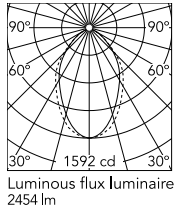

### Physical

Colour	Black
Trim	No
Orientation	Fixed
Length (mm)	1690
Net weight (kg)	7.40
IP internal	20

### Photometric Files

LDT / IES [↓ ZIP](#)

### Technical Drawings

2D [↓ ZIP](#)

3D [↓ ZIP](#)

## Schematic light drawing

Beam Angle:	67°	
h(m)	E(lx)	D(m)
1	1592	1.33
2	398	2.66
3	177	3.99
4	100	5.32
5	64	6.65