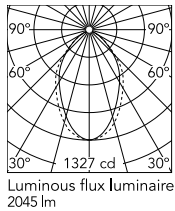

Physical

Colour	White
Trim	No
Orientation	Fixed
Length (mm)	1405
Net weight (kg)	6.60
IP internal	20

Download

Mounting instructions [↓ ZIP](#)

Photometric Files

LDT / IES [↓ ZIP](#)

Technical Drawings

2D [↓ ZIP](#)

3D [↓ ZIP](#)

Schematic light drawing

Beam Angle:	67°	
h(m)	E(lx)	D(m)
1	1327	1.33
2	332	2.66
3	147	3.99
4	83	5.32
5	53	6.65

Photometric

Lighting type	Direct
Light distribution	Asymmetric
CCT (K)	4000
CRI>	80
Beam angle C0-180 (°)	67
Beam angle C90-270 (°)	76