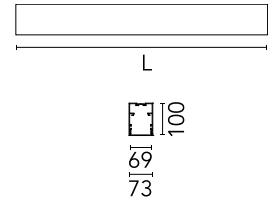

LED modular system for surface installation, including LED luminaires, aluminum installation profile, and diffusers. Drivers included in lighting modules for 220-240V connection to mains or to other lighting modules.