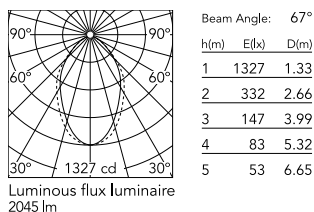

Physical

Colour	Black
Trim	No
Orientation	Fixed
Length (mm)	1405
Net weight (kg)	6.60
IP internal	20

Download

Mounting instructions [↓ ZIP](#)

Photometric Files

LDT / IES [↓ ZIP](#)

Technical Drawings

2D [↓ ZIP](#)

3D [↓ ZIP](#)

Schematic light drawing

Photometric

Lighting type	Direct
Light distribution	Asymmetric
CCT (K)	4000
CRI>	80
Beam angle C0-180 (°)	67
Beam angle C90-270 (°)	76

Electrical

Insulation class	I
Frequency (Hz)	50/60
Power supply	Integrated
Dimmable	Yes
Power supply type	Dimmable DALI 1
Emergency	No