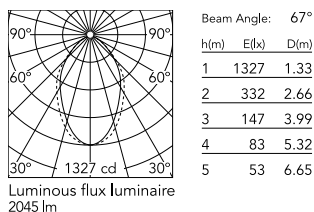

Physical

Colour	Anodized Grey
Trim	No
Orientation	Fixed
Length (mm)	1405
Net weight (kg)	6.60
IP internal	20

Download

Mounting instructions [↓ ZIP](#)

Photometric Files

LDT / IES [↓ ZIP](#)

Technical Drawings

2D [↓ ZIP](#)

3D [↓ ZIP](#)

Schematic light drawing

Photometric

Lighting type	Direct
Light distribution	Asymmetric
CCT (K)	4000
CRI>	80
Beam angle C0-180 (°)	67
Beam angle C90-270 (°)	76

Electrical

Insulation class	I
Frequency (Hz)	50/60
Power supply	Integrated
Dimmable	Yes
Power supply type	Dimmable DALI 1
Emergency	No