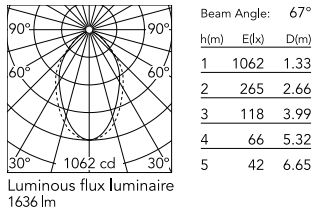

Physical

Colour	White
Trim	No
Orientation	Fixed
Length (mm)	1125
Net weight (kg)	5
IP internal	20

Download

Mounting instructions [↓ ZIP](#)

Photometric Files

LDT / IES [↓ ZIP](#)

Technical Drawings

2D [↓ ZIP](#)

3D [↓ ZIP](#)

Schematic light drawing

Photometric

Lighting type	Direct
Light distribution	Asymmetric
CCT (K)	4000
CRI>	80
Beam angle C0-180 (°)	67
Beam angle C90-270 (°)	76

Electrical

Insulation class	I
Frequency (Hz)	50/60
Power supply	Integrated
Dimmable	Yes
Power supply type	Dimmable DALI 1
Emergency	No