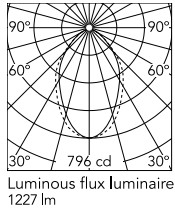

Physical

Colour	White
Trim	No
Orientation	Fixed
Length (mm)	845
Net weight (kg)	4.30
IP internal	20

Download

[Mounting instructions](#) ZIP

Photometric Files

[LDT / IES](#) ZIP

Technical Drawings

[2D](#) ZIP

[3D](#) ZIP

Schematic light drawing

Beam Angle:	67°	
h(m)	E(lx)	D(m)
1	796	1.33
2	199	2.66
3	88	3.99
4	50	5.32
5	32	6.65

Photometric

Lighting type	Direct
Light distribution	Asymmetric
CCT (K)	4000
CRI>	80
Beam angle C0-180 (°)	67
Beam angle C90-270 (°)	76