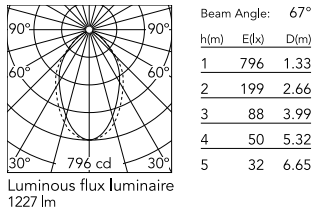

Physical

Colour	Anodized Grey
Trim	No
Orientation	Fixed
Length (mm)	845
Net weight (kg)	4.30
IP internal	20

Download

Mounting instructions [↓ ZIP](#)

Photometric Files

LDT / IES [↓ ZIP](#)

Technical Drawings

2D [↓ ZIP](#)

3D [↓ ZIP](#)

Schematic light drawing

Photometric

Lighting type	Direct
Light distribution	Asymmetric
CCT (K)	4000
CRI>	80
Beam angle C0-180 (°)	67
Beam angle C90-270 (°)	76

Electrical

Insulation class	I
Frequency (Hz)	50/60
Power supply	Integrated
Dimmable	Yes
Power supply type	Dimmable DALI 1
Emergency	No