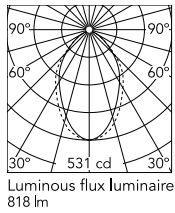

Physical

Colour	White
Trim	No
Orientation	Fixed
Length (mm)	565
Net weight (kg)	3.60
IP internal	20

Download

[Mounting instructions](#) ZIP

Photometric Files

[LDT / IES](#) ZIP

Technical Drawings

[2D](#) ZIP

[3D](#) ZIP

Schematic light drawing

Beam Angle:	67°	
h(m)	E(lx)	D(m)
1	531	1.33
2	133	2.66
3	59	3.99
4	33	5.32
5	21	6.65

Photometric

Lighting type	Direct
Light distribution	Asymmetric
CCT (K)	4000
CRI>	80
Beam angle C0-180 (°)	67
Beam angle C90-270 (°)	76