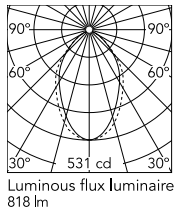

Physical

Colour	Anodized Grey
Trim	No
Orientation	Fixed
Length (mm)	565
Net weight (kg)	3.60
IP internal	20

Download

Mounting instructions [↓ ZIP](#)

Photometric Files

LDT / IES [↓ ZIP](#)

Technical Drawings

2D [↓ ZIP](#)

3D [↓ ZIP](#)

Schematic light drawing

Beam Angle:	67°	
h(m)	E(lx)	D(m)
1	531	1.33
2	133	2.66
3	59	3.99
4	33	5.32
5	21	6.65

Photometric

Lighting type	Direct
Light distribution	Asymmetric
CCT (K)	4000
CRI>	80
Beam angle C0-180 (°)	67
Beam angle C90-270 (°)	76