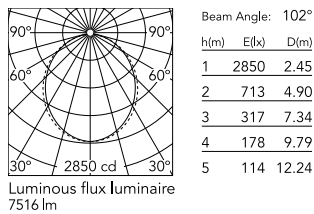

Physical

Colour	White
Trim	No
Orientation	Fixed
Length (mm)	3095
Net weight (kg)	13.6
IP internal	20

Download

Mounting instructions [↓ ZIP](#)

Photometric Files

LDT / IES [↓ ZIP](#)

Technical Drawings

2D [↓ ZIP](#)

3D [↓ ZIP](#)

Schematic light drawing

Photometric

Lighting type	Direct
Light distribution	Asymmetric
CCT (K)	4000
CRI>	80
Beam angle C0-180 (°)	102
Beam angle C90-270 (°)	106

Electrical

Insulation class	I
Frequency (Hz)	50/60
Power supply	Integrated
Dimmable	No
Power supply type	Non Dimmable
Emergency	No