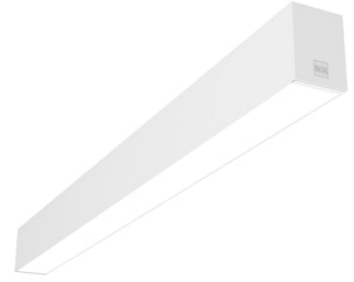

FLOS

N70S304G30B White

In-Finity 70 Surface 4000K General Lighting

Designed by FLOS Architectural, 2017

LED modular system for surface installation, including LED luminaires, aluminum installation profile, and diffusers. Drivers included in lighting modules for 220-240V connection to mains or to other lighting modules.

Are you a professional and your project needs consulting and support?

[BOOK AN APPOINTMENT](#)

Main specifications

Mounting	Ceiling surface
Environments	Indoor dry location
Light source type	LED
Light sources included	Yes
LED type	Top LED
Lamp category	LED
Power (W)	71
Lumen Output (lm)	7516

Physical

Colour	White
Trim	No
Orientation	Fixed
Length (mm)	3095
Net weight (kg)	13.6
IP internal	20

Download

Mounting instructions [↓ ZIP](#)

Photometric Files

LDT / IES [↓ ZIP](#)

Technical Drawings

2D [↓ ZIP](#)

Notes

Opal Diffuser: Diffuse, glare free and uniform lighting throughout the room. /
Emergency: Emergency Module available in all versions, length 1405 mm. In normal use, it uses the same power consumption as the standard In-Finity. In emergency use, it emits 10% of normal use during 3 hours. Endcaps: must be ordered separately. Consult Flos Architectural team for a configuration without end caps.