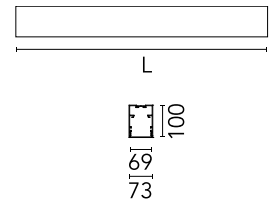

LED modular system for surface installation, including LED luminaires, aluminum installation profile, and diffusers. Drivers included in lighting modules for 220-240V connection to mains or to other lighting modules.