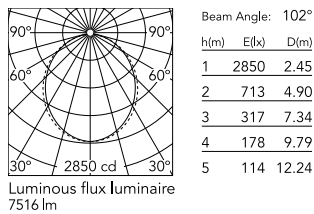

Physical

Colour	Black
Trim	No
Orientation	Fixed
Length (mm)	3095
Net weight (kg)	13.6
IP internal	20

Download

Mounting instructions [↓ ZIP](#)

Photometric Files

LDT / IES [↓ ZIP](#)

Technical Drawings

2D [↓ ZIP](#)

3D [↓ ZIP](#)

Schematic light drawing

Photometric

Lighting type	Direct
Light distribution	Asymmetric
CCT (K)	4000
CRI>	80
Beam angle C0-180 (°)	102
Beam angle C90-270 (°)	106

Electrical

Insulation class	I
Frequency (Hz)	50/60
Power supply	Integrated
Dimmable	No
Power supply type	Non Dimmable
Emergency	No