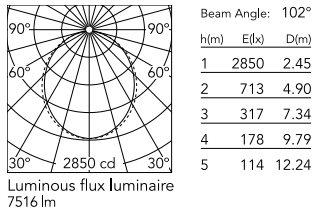

Physical

Colour	Anodized Grey
Trim	No
Orientation	Fixed
Length (mm)	3095
Net weight (kg)	13.6
IP internal	20

Download

Mounting instructions [↓ ZIP](#)

Photometric Files

LDT / IES [↓ ZIP](#)

Technical Drawings

2D [↓ ZIP](#)

3D [↓ ZIP](#)

Schematic light drawing

Photometric

Lighting type	Direct
Light distribution	Asymmetric
CCT (K)	4000
CRI>	80
Beam angle C0-180 (°)	102
Beam angle C90-270 (°)	106

Electrical

Insulation class	I
Frequency (Hz)	50/60
Power supply	Integrated
Dimmable	No
Power supply type	Non Dimmable
Emergency	No