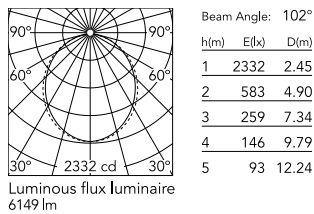

Physical

Colour	White
Trim	No
Orientation	Fixed
Length (mm)	2530
Net weight (kg)	11
IP internal	20

Download

Mounting instructions [↓ ZIP](#)

Photometric Files

LDT / IES [↓ ZIP](#)

Technical Drawings

2D [↓ ZIP](#)

3D [↓ ZIP](#)

Schematic light drawing

Photometric

Lighting type	Direct
Light distribution	Asymmetric
CCT (K)	4000
CRI>	80
Beam angle C0-180 (°)	102
Beam angle C90-270 (°)	106

Electrical

Insulation class	I
Frequency (Hz)	50/60
Power supply	Integrated
Dimmable	No
Power supply type	Non Dimmable
Emergency	No