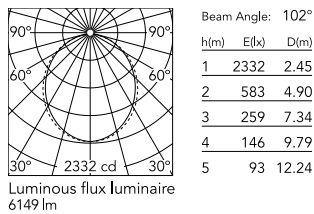

Physical

Colour	Anodized Grey
Trim	No
Orientation	Fixed
Length (mm)	2530
Net weight (kg)	11
IP internal	20

Download

Mounting instructions [↓ ZIP](#)

Photometric Files

LDT / IES [↓ ZIP](#)

Technical Drawings

2D [↓ ZIP](#)

3D [↓ ZIP](#)

Schematic light drawing

Photometric

Lighting type	Direct
Light distribution	Asymmetric
CCT (K)	4000
CRI>	80
Beam angle C0-180 (°)	102
Beam angle C90-270 (°)	106

Electrical

Insulation class	I
Frequency (Hz)	50/60
Power supply	Integrated
Dimmable	No
Power supply type	Non Dimmable
Emergency	No