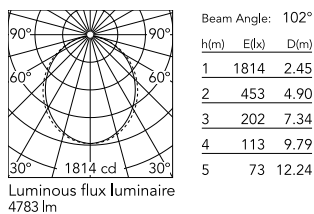

Physical

Colour	White
Trim	No
Orientation	Fixed
Length (mm)	1970
Net weight (kg)	8.10
IP internal	20

Download

Mounting instructions [↓ ZIP](#)

Photometric Files

LDT / IES [↓ ZIP](#)

Technical Drawings

2D [↓ ZIP](#)

3D [↓ ZIP](#)

Schematic light drawing

Photometric

Lighting type	Direct
Light distribution	Asymmetric
CCT (K)	4000
CRI>	80
Beam angle C0-180 (°)	102
Beam angle C90-270 (°)	106

Electrical

Insulation class	I
Frequency (Hz)	50/60
Power supply	Integrated
Dimmable	No
Power supply type	Non Dimmable
Emergency	No