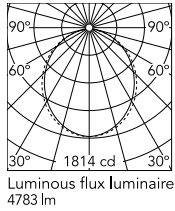

Physical

Colour	Anodized Grey
Trim	No
Orientation	Fixed
Length (mm)	1970
Net weight (kg)	8.10
IP internal	20

Download

Mounting instructions [↓ ZIP](#)

Photometric Files

LDT / IES [↓ ZIP](#)

Technical Drawings

2D [↓ ZIP](#)

3D [↓ ZIP](#)

Schematic light drawing

Beam Angle: 102°

h(m)	E(lx)	D(m)
1	1814	2.45
2	453	4.90
3	202	7.34
4	113	9.79
5	73	12.24

Photometric

Lighting type	Direct
Light distribution	Asymmetric
CCT (K)	4000
CRI>	80
Beam angle C0-180 (°)	102
Beam angle C90-270 (°)	106