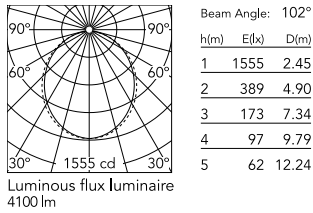

Physical

Colour	Black
Trim	No
Orientation	Fixed
Length (mm)	1690
Net weight (kg)	7.40
IP internal	20

Download

Mounting instructions [↓ ZIP](#)

Photometric Files

LDT / IES [↓ ZIP](#)

Technical Drawings

2D [↓ ZIP](#)

3D [↓ ZIP](#)

Schematic light drawing

Photometric

Lighting type	Direct
Light distribution	Asymmetric
CCT (K)	4000
CRI>	80
Beam angle C0-180 (°)	102
Beam angle C90-270 (°)	106

Electrical

Insulation class	I
Frequency (Hz)	50/60
Power supply	Integrated
Dimmable	No
Power supply type	Non Dimmable
Emergency	No