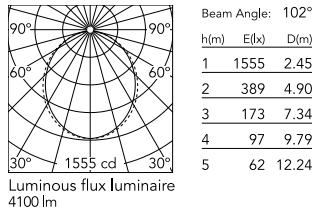

Physical

Colour	Anodized Grey
Trim	No
Orientation	Fixed
Length (mm)	1690
Net weight (kg)	7.40
IP internal	20

Download

Mounting instructions [↓ ZIP](#)

Photometric Files

LDT / IES [↓ ZIP](#)

Technical Drawings

2D [↓ ZIP](#)

3D [↓ ZIP](#)

Schematic light drawing

Photometric

Lighting type	Direct
Light distribution	Asymmetric
CCT (K)	4000
CRI>	80
Beam angle C0-180 (°)	102
Beam angle C90-270 (°)	106

Electrical

Insulation class	I
Frequency (Hz)	50/60
Power supply	Integrated
Dimmable	No
Power supply type	Non Dimmable
Emergency	No