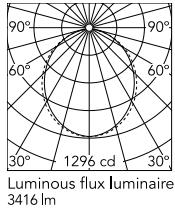

Physical

Colour	White
Trim	No
Orientation	Fixed
Length (mm)	1405
Net weight (kg)	6.60
IP internal	20

Download

Mounting instructions [↓ ZIP](#)

Photometric Files

LDT / IES [↓ ZIP](#)

Technical Drawings

2D [↓ ZIP](#)

3D [↓ ZIP](#)

Schematic light drawing

Beam Angle: 102°

h(m)	E(lx)	D(m)
1	1296	2.45
2	324	4.90
3	144	7.34
4	81	9.79
5	52	12.24

Photometric

Lighting type	Direct
Light distribution	Asymmetric
CCT (K)	4000
CRI>	80
Beam angle C0-180 (°)	102
Beam angle C90-270 (°)	106