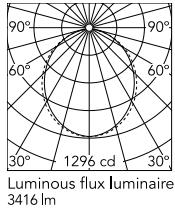

Physical

Colour	Black
Trim	No
Orientation	Fixed
Length (mm)	1405
Net weight (kg)	6.60
IP internal	20

Download

Mounting instructions [↓ ZIP](#)

Photometric Files

LDT / IES [↓ ZIP](#)

Technical Drawings

2D [↓ ZIP](#)

3D [↓ ZIP](#)

Schematic light drawing

Beam Angle: 102°

h(m)	E(lx)	D(m)
1	1296	2.45
2	324	4.90
3	144	7.34
4	81	9.79
5	52	12.24

Photometric

Lighting type	Direct
Light distribution	Asymmetric
CCT (K)	4000
CRI>	80
Beam angle C0-180 (°)	102
Beam angle C90-270 (°)	106