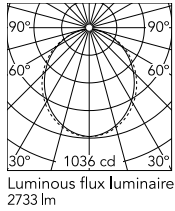

Physical

Colour	White
Trim	No
Orientation	Fixed
Length (mm)	1125
Net weight (kg)	5
IP internal	20

Download

[Mounting instructions](#) ZIP

Photometric Files

[LDT / IES](#) ZIP

Technical Drawings

[2D](#) ZIP

[3D](#) ZIP

Schematic light drawing

Beam Angle: 102°

h(m)	E(lx)	D(m)
1	1036	2.45
2	259	4.90
3	115	7.34
4	65	9.79
5	41	12.24

Photometric

Lighting type	Direct
Light distribution	Asymmetric
CCT (K)	4000
CRI>	80
Beam angle C0-180 (°)	102
Beam angle C90-270 (°)	106