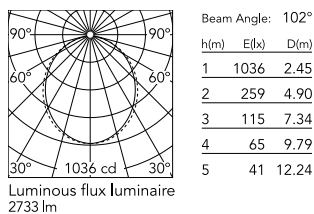

Physical

Colour	Black
Trim	No
Orientation	Fixed
Length (mm)	1125
Net weight (kg)	5
IP internal	20

Download

Mounting instructions [↓ ZIP](#)

Photometric Files

LDT / IES [↓ ZIP](#)

Technical Drawings

2D [↓ ZIP](#)

3D [↓ ZIP](#)

Schematic light drawing

Photometric

Lighting type	Direct
Light distribution	Asymmetric
CCT (K)	4000
CRI>	80
Beam angle C0-180 (°)	102
Beam angle C90-270 (°)	106

Electrical

Insulation class	I
Frequency (Hz)	50/60
Power supply	Integrated
Dimmable	No
Power supply type	Non Dimmable
Emergency	No