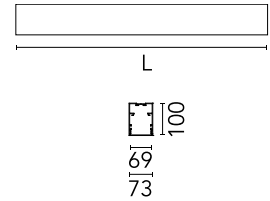

LED modular system for surface installation, including LED luminaires, aluminum installation profile, and diffusers. Drivers included in lighting modules for 220-240V connection to mains or to other lighting modules.