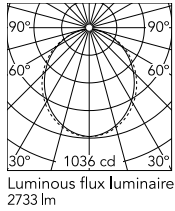

Physical

Colour	Anodized Grey
Trim	No
Orientation	Fixed
Length (mm)	1125
Net weight (kg)	5
IP internal	20

Download

Mounting instructions [↓ ZIP](#)

Photometric Files

LDT / IES [↓ ZIP](#)

Technical Drawings

2D [↓ ZIP](#)

3D [↓ ZIP](#)

Schematic light drawing

Beam Angle: 102°

h(m)	E(lx)	D(m)
1	1036	2.45
2	259	4.90
3	115	7.34
4	65	9.79
5	41	12.24

Photometric

Lighting type	Direct
Light distribution	Asymmetric
CCT (K)	4000
CRI>	80
Beam angle C0-180 (°)	102
Beam angle C90-270 (°)	106