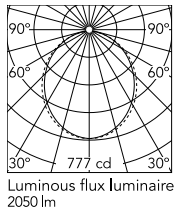

Physical

Colour	White
Trim	No
Orientation	Fixed
Length (mm)	845
Net weight (kg)	4.30
IP internal	20

Download

Mounting instructions [↓ ZIP](#)

Photometric Files

LDT / IES [↓ ZIP](#)

Technical Drawings

2D [↓ ZIP](#)

3D [↓ ZIP](#)

Schematic light drawing

Beam Angle: 102°

h(m)	E(lx)	D(m)
1	777	2.45
2	194	4.90
3	86	7.34
4	49	9.79
5	31	12.24

Luminous flux luminaire
2050 lm

Photometric

Lighting type	Direct
Light distribution	Asymmetric
CCT (K)	4000
CRI>	80
Beam angle C0-180 (°)	102
Beam angle C90-270 (°)	106