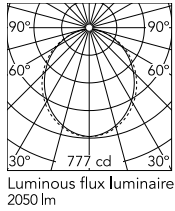

Physical

Colour	Black
Trim	No
Orientation	Fixed
Length (mm)	845
Net weight (kg)	4.30
IP internal	20

Download

Mounting instructions [↓ ZIP](#)

Photometric Files

LDT / IES [↓ ZIP](#)

Technical Drawings

2D [↓ ZIP](#)

3D [↓ ZIP](#)

Schematic light drawing

Beam Angle: 102°

h(m)	E(lx)	D(m)
1	777	2.45
2	194	4.90
3	86	7.34
4	49	9.79
5	31	12.24

Photometric

Lighting type	Direct
Light distribution	Asymmetric
CCT (K)	4000
CRI>	80
Beam angle C0-180 (°)	102
Beam angle C90-270 (°)	106