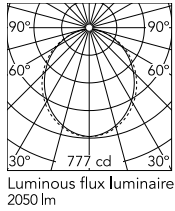

Physical

Colour	Anodized Grey
Trim	No
Orientation	Fixed
Length (mm)	845
Net weight (kg)	4.30
IP internal	20

Download

Mounting instructions [↓ ZIP](#)

Photometric Files

LDT / IES [↓ ZIP](#)

Technical Drawings

2D [↓ ZIP](#)

3D [↓ ZIP](#)

Schematic light drawing

Beam Angle:	102°		
h(m)	E(lx)	D(m)	
1	777	2.45	
2	194	4.90	
3	86	7.34	
4	49	9.79	
5	31	12.24	

Photometric

Lighting type	Direct
Light distribution	Asymmetric
CCT (K)	4000
CRI>	80
Beam angle C0-180 (°)	102
Beam angle C90-270 (°)	106