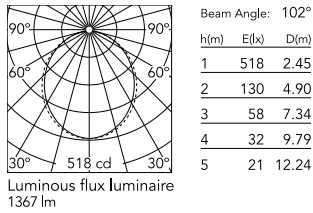

Schematic light drawing

Photometric

Lighting type	Direct
Light distribution	Asymmetric
CCT (K)	4000
CRI>	80
Beam angle C0-180 (°)	102
Beam angle C90-270 (°)	106

Electrical

Insulation class	I
Frequency (Hz)	50/60
Power supply	Integrated
Dimmable	No
Power supply type	Non Dimmable
Emergency	No

Notes

Opal Diffuser: Diffuse, glare free and uniform lighting throughout the room. /
Emergency: Emergency Module available in all versions, length 1405 mm. In normal use, it uses the same power consumption as the standard In-Finity. In emergency use, it emits 10% of normal use during 3 hours. Endcaps: must be ordered separately. Consult Flos Architectural team for a configuration without end caps.