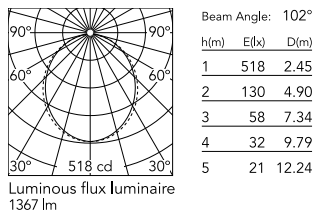

Physical

Colour	Anodized Grey
Trim	No
Orientation	Fixed
Length (mm)	565
Net weight (kg)	3.60
IP internal	20

Download

Mounting instructions [↓ ZIP](#)

Photometric Files

LDT / IES [↓ ZIP](#)

Technical Drawings

2D [↓ ZIP](#)

3D [↓ ZIP](#)

Schematic light drawing

Photometric

Lighting type	Direct
Light distribution	Asymmetric
CCT (K)	4000
CRI>	80
Beam angle C0-180 (°)	102
Beam angle C90-270 (°)	106

Electrical

Insulation class	I
Frequency (Hz)	50/60
Power supply	Integrated
Dimmable	No
Power supply type	Non Dimmable
Emergency	No