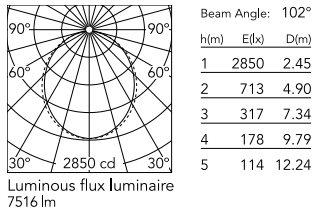

Schematic light drawing

Photometric

Lighting type	Direct
Light distribution	Asymmetric
CCT (K)	4000
CRI>	80
Beam angle C0-180 (°)	102
Beam angle C90-270 (°)	106

Electrical

Insulation class	I
Frequency (Hz)	50/60
Power supply	Integrated
Dimmable	Yes
Power supply type	Dimmable DALI 1
Emergency	No

Notes

Opal Diffuser: Diffuse, glare free and uniform lighting throughout the room. /
Emergency: Emergency Module available in all versions, length 1405 mm. In normal use, it uses the same power consumption as the standard In-Finity. In emergency use, it emits 10% of normal use during 3 hours. Endcaps: must be ordered separately. Consult Flos Architectural team for a configuration without end caps.