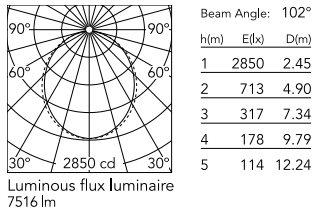

Physical

Colour	Anodized Grey
Trim	No
Orientation	Fixed
Length (mm)	3095
Net weight (kg)	13.6
IP internal	20

Download

Mounting instructions [↓ ZIP](#)

Photometric Files

LDT / IES [↓ ZIP](#)

Technical Drawings

2D [↓ ZIP](#)

3D [↓ ZIP](#)

Schematic light drawing

Photometric

Lighting type	Direct
Light distribution	Asymmetric
CCT (K)	4000
CRI>	80
Beam angle C0-180 (°)	102
Beam angle C90-270 (°)	106

Electrical

Insulation class	I
Frequency (Hz)	50/60
Power supply	Integrated
Dimmable	Yes
Power supply type	Dimmable DALI 1
Emergency	No