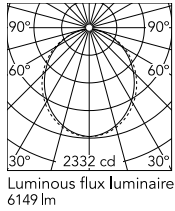

Physical

Colour	White
Trim	No
Orientation	Fixed
Length (mm)	2530
Net weight (kg)	11
IP internal	20

Download

Mounting instructions [↓ ZIP](#)

Photometric Files

LDT / IES [↓ ZIP](#)

Technical Drawings

2D [↓ ZIP](#)

3D [↓ ZIP](#)

Schematic light drawing

Beam Angle: 102°

h(m)	E(lx)	D(m)
1	2332	2.45
2	583	4.90
3	259	7.34
4	146	9.79
5	93	12.24

Luminous flux luminaire
6149 lm

Photometric

Lighting type	Direct
Light distribution	Asymmetric
CCT (K)	4000
CRI>	80
Beam angle C0-180 (°)	102
Beam angle C90-270 (°)	106