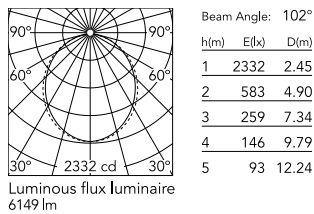

Physical

Colour	Anodized Grey
Trim	No
Orientation	Fixed
Length (mm)	2530
Net weight (kg)	11
IP internal	20

Download

Mounting instructions [↓ ZIP](#)

Photometric Files

LDT / IES [↓ ZIP](#)

Technical Drawings

2D [↓ ZIP](#)

3D [↓ ZIP](#)

Schematic light drawing

Photometric

Lighting type	Direct
Light distribution	Asymmetric
CCT (K)	4000
CRI>	80
Beam angle C0-180 (°)	102
Beam angle C90-270 (°)	106

Electrical

Insulation class	I
Frequency (Hz)	50/60
Power supply	Integrated
Dimmable	Yes
Power supply type	Dimmable DALI 1
Emergency	No