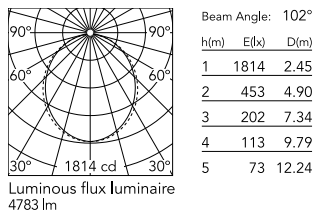

Schematic light drawing

Photometric

Lighting type	Direct
Light distribution	Asymmetric
CCT (K)	4000
CRI>	80
Beam angle C0-180 (°)	102
Beam angle C90-270 (°)	106

Electrical

Insulation class	I
Frequency (Hz)	50/60
Power supply	Integrated
Dimmable	Yes
Power supply type	Dimmable DALI 1
Emergency	No

Notes

Opal Diffuser: Diffuse, glare free and uniform lighting throughout the room. /
Emergency: Emergency Module available in all versions, length 1405 mm. In normal use, it uses the same power consumption as the standard In-Finity. In emergency use, it emits 10% of normal use during 3 hours. Endcaps: must be ordered separately. Consult Flos Architectural team for a configuration without end caps.