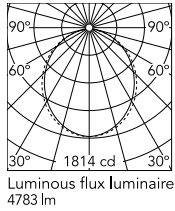

Physical

Colour	Black
Trim	No
Orientation	Fixed
Length (mm)	1970
Net weight (kg)	8.10
IP internal	20

Download

Mounting instructions [↓ ZIP](#)

Photometric Files

LDT / IES [↓ ZIP](#)

Technical Drawings

2D [↓ ZIP](#)

3D [↓ ZIP](#)

Schematic light drawing

Beam Angle: 102°

h(m)	E(lx)	D(m)
1	1814	2.45
2	453	4.90
3	202	7.34
4	113	9.79
5	73	12.24

Photometric

Lighting type	Direct
Light distribution	Asymmetric
CCT (K)	4000
CRI>	80
Beam angle C0-180 (°)	102
Beam angle C90-270 (°)	106