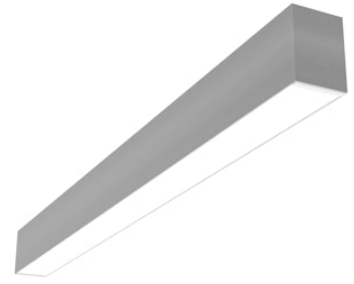

FLOS

N70S194G02BDA Anodized Grey

In-Finity 70 Surface 4000K General Lighting Dali

Designed by FLOS Architectural, 2017