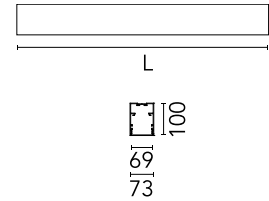

LED modular system for surface installation, including LED luminaires, aluminum installation profile, and diffusers. Drivers included in lighting modules for 220-240V connection to mains or to other lighting modules.