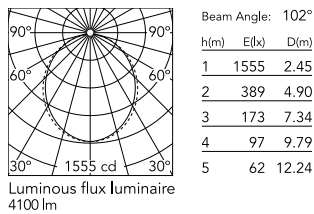

Physical

Colour	Anodized Grey
Trim	No
Orientation	Fixed
Length (mm)	1690
Net weight (kg)	7.40
IP internal	20

Download

Mounting instructions [↓ ZIP](#)

Photometric Files

LDT / IES [↓ ZIP](#)

Technical Drawings

2D [↓ ZIP](#)

3D [↓ ZIP](#)

Schematic light drawing

Photometric

Lighting type	Direct
Light distribution	Asymmetric
CCT (K)	4000
CRI>	80
Beam angle C0-180 (°)	102
Beam angle C90-270 (°)	106

Electrical

Insulation class	I
Frequency (Hz)	50/60
Power supply	Integrated
Dimmable	Yes
Power supply type	Dimmable DALI 1
Emergency	No