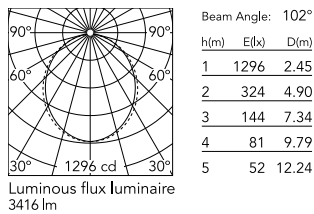

Physical

Colour	White
Trim	No
Orientation	Fixed
Length (mm)	1405
Net weight (kg)	6.60
IP internal	20

Download

Mounting instructions [↓ ZIP](#)

Photometric Files

LDT / IES [↓ ZIP](#)

Technical Drawings

2D [↓ ZIP](#)

3D [↓ ZIP](#)

Schematic light drawing

Photometric

Lighting type	Direct
Light distribution	Asymmetric
CCT (K)	4000
CRI>	80
Beam angle C0-180 (°)	102
Beam angle C90-270 (°)	106

Electrical

Insulation class	I
Frequency (Hz)	50/60
Power supply	Integrated
Dimmable	Yes
Power supply type	Dimmable DALI 1
Emergency	No