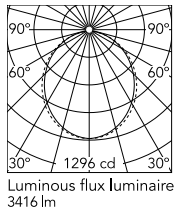

Physical

Colour	Black
Trim	No
Orientation	Fixed
Length (mm)	1405
Net weight (kg)	6.60
IP internal	20

Download

Mounting instructions [↓ ZIP](#)

Photometric Files

LDT / IES [↓ ZIP](#)

Technical Drawings

2D [↓ ZIP](#)

3D [↓ ZIP](#)

Schematic light drawing

Beam Angle: 102°

h(m)	E(lx)	D(m)
1	1296	2.45
2	324	4.90
3	144	7.34
4	81	9.79
5	52	12.24

Photometric

Lighting type	Direct
Light distribution	Asymmetric
CCT (K)	4000
CRI>	80
Beam angle C0-180 (°)	102
Beam angle C90-270 (°)	106