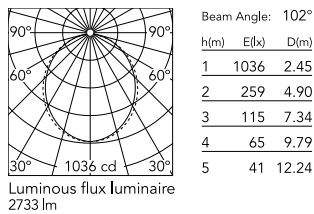

Physical

Colour	White
Trim	No
Orientation	Fixed
Length (mm)	1125
Net weight (kg)	5
IP internal	20

Download

[Mounting instructions](#)  ZIP

Photometric Files

[LDT / IES](#)  ZIP

Technical Drawings

[2D](#)  ZIP

[3D](#)  ZIP

Schematic light drawing

Photometric

Lighting type	Direct
Light distribution	Asymmetric
CCT (K)	4000
CRI>	80
Beam angle C0-180 (°)	102
Beam angle C90-270 (°)	106

Electrical

Insulation class	I
Frequency (Hz)	50/60
Power supply	Integrated
Dimmable	Yes
Power supply type	Dimmable DALI 1
Emergency	No