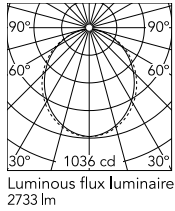

Physical

Colour	Black
Trim	No
Orientation	Fixed
Length (mm)	1125
Net weight (kg)	5
IP internal	20

Download

Mounting instructions [↓ ZIP](#)

Photometric Files

LDT / IES [↓ ZIP](#)

Technical Drawings

2D [↓ ZIP](#)

3D [↓ ZIP](#)

Schematic light drawing

Beam Angle: 102°

h(m)	E(lx)	D(m)
1	1036	2.45
2	259	4.90
3	115	7.34
4	65	9.79
5	41	12.24

Luminous flux luminaire
2733 lm

Photometric

Lighting type	Direct
Light distribution	Asymmetric
CCT (K)	4000
CRI>	80
Beam angle C0-180 (°)	102
Beam angle C90-270 (°)	106