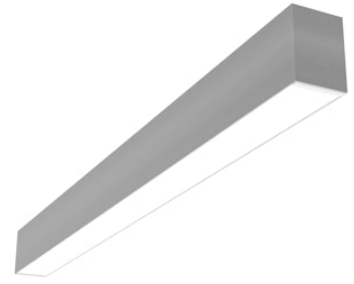

FLOS

N70S114G02BDA Anodized Grey

In-Finity 70 Surface 4000K General Lighting Dali

Designed by FLOS Architectural, 2017