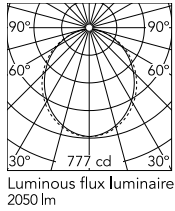

Physical

Colour	White
Trim	No
Orientation	Fixed
Length (mm)	845
Net weight (kg)	4.30
IP internal	20

Download

[Mounting instructions](#)  ZIP

Photometric Files

[LDT / IES](#)  ZIP

Technical Drawings

[2D](#)  ZIP

[3D](#)  ZIP

Schematic light drawing

Beam Angle: 102°

h(m)	E(lx)	D(m)
1	777	2.45
2	194	4.90
3	86	7.34
4	49	9.79
5	31	12.24

Photometric

Lighting type	Direct
Light distribution	Asymmetric
CCT (K)	4000
CRI>	80
Beam angle C0-180 (°)	102
Beam angle C90-270 (°)	106